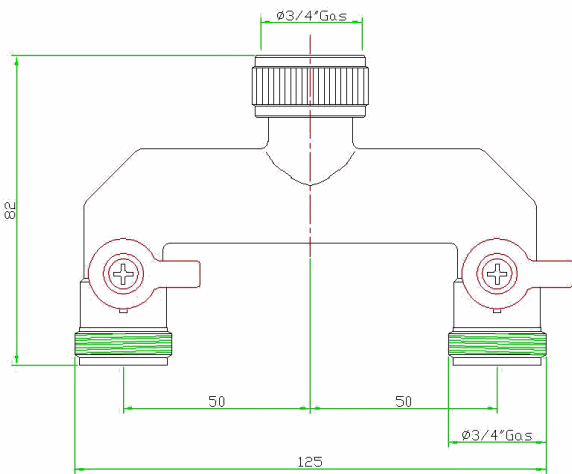

QUICK TAPS

2 or 3 – ways faucet with integrated ball valves

Especially design to connect several equipments to one water point

Application's Field: All the water taps where you want to install several equipments...

NEW

Features:

- Avoid making a full installation.
- Quick and Easy installation thanks to the inlet swivelling connection.
- Independent ¼ turn ball valve.
- Conception in brass – water contact in brass – Nickel plated outside
- ¾" Swivelling Inlet Connexion

Code	Description	Price €
LB09.V2V469	QUICK TAP 2 – WAY FAUCET WITH INTEGRATED BALL VALVES	
LB09.V3V468	QUICK TAP 3 – WAY FAUCET WITH INTEGRATED BALL VALVES	