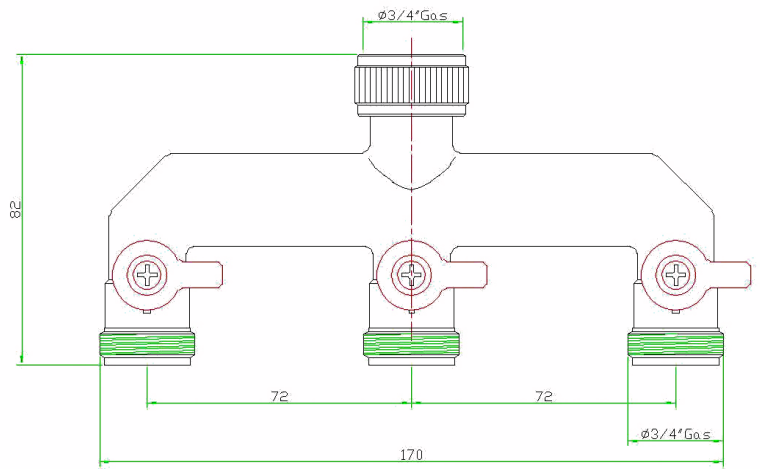

QUICK TAPS

2 or 3 – ways faucet with integrated ball valves

Especially design to connect several equipments to one water point

Application's Field: All the water taps where you want to install several equipments...

NEW

Features:

- Avoid making a full installation.
- Quick and Easy installation thanks to the inlet swivelling connection.
- Independent ¼ turn ball valve.
- Conception in brass – water contact in brass – Nickel plated outside
- ¾" Swivelling Inlet Connexion

Code	Description	Price €
LB09.V2V469	QUICK TAP 2 – WAY FAUCET WITH INTEGRATED BALL VALVES	
LB09.V3V468	QUICK TAP 3 – WAY FAUCET WITH INTEGRATED BALL VALVES	