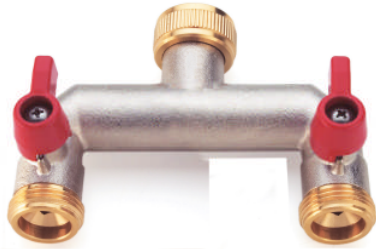

QUICK TAPS

2 or 3 – ways faucet with integrated ball valves

Especially design to connect several equipments to one water point

Application's Field: All the water taps where you want to install several equipments...

NEW

Features:

- Avoid making a full installation.
- Quick and Easy installation thanks to the inlet swivelling connection.
- Independent ¼ turn ball valve.
- Conception in brass – water contact in brass – Nickel plated outside
- ¾" Swivelling Inlet Connexion

Code	Description	Price €
LB09.V2V469	QUICK TAP 2 – WAY FAUCET WITH INTEGRATED BALL VALVES	
LB09.V3V468	QUICK TAP 3 – WAY FAUCET WITH INTEGRATED BALL VALVES	