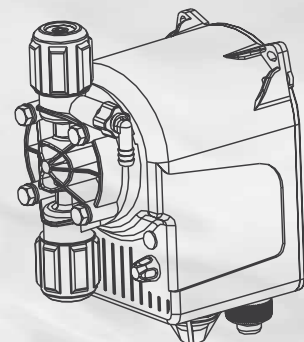

Its weight and small size make it a product that is especially easy to handle and install under any conditions.

External plastic enclosure in PP with IP65 protection degree protected against jets of water and aggressive environments

Wall mounting:

- Directly on wall
- With fixing bracket

Pump head with manual priming valve

Operation state LED:

- Flashing when operating
- Slow flashing when pump stops
- Fast flashing when low level alarm is activated

Installation kit	
	Wall mounting bracket
	PP injection connector with non return valve
	Suction tubing
	Delivery tubing
	Foot filter
	No-tampering seal

InviktaR RINSE-AID DOSING

Technical features

Maximum flow rate	2 l/h
Pressione massima	7 bar
Valves and seals	FPM
Protection degree	IP65
Flow rate adjustment	Manual from 0 to 100%
Power supply	from 90 to 265 VAC (Standard)

Installation kit	
	Wall mounting bracket
	Suction tubing
	Delivery tubing
	Foot filter
	Stainless Steel non return valve
	Boiler non return valve adapter Ø 6-8 mm
	No-tampering seal

Dimensional Drawings