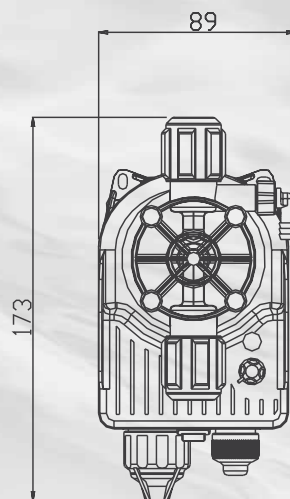

Installation kit	
	Wall mounting bracket
	PP injection connector with non return valve
	Suction tubing
	Delivery tubing
	Foot filter
	No-tampering seal

InviktaR RINSE-AID DOSING

Technical features

Maximum flow rate	2 l/h
Pressione massima	7 bar
Valves and seals	FPM
Protection degree	IP65
Flow rate adjustment	Manual from 0 to 100%
Power supply	from 90 to 265 VAC (Standard)

Installation kit	
	Wall mounting bracket
	Suction tubing
	Delivery tubing
	Foot filter
	Stainless Steel non return valve
	Boiler non return valve adapter Ø 6-8 mm
	No-tampering seal

Dimensional Drawings