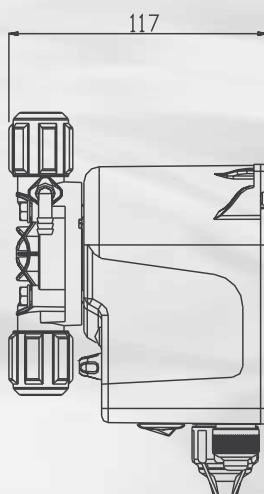

Installation kit	
	Wall mounting bracket
	PP injection connector with non return valve
	Suction tubing
	Delivery tubing
	Foot filter
	No-tampering seal

InviktaR RINSE-AID DOSING

Technical features

Maximum flow rate	2 l/h
Pressione massima	7 bar
Valves and seals	FPM
Protection degree	IP65
Flow rate adjustment	Manual from 0 to 100%
Power supply	from 90 to 265 VAC (Standard)

Installation kit	
	Wall mounting bracket
	Suction tubing
	Delivery tubing
	Foot filter
	Stainless Steel non return valve
	Boiler non return valve adapter Ø 6-8 mm
	No-tampering seal

Dimensional Drawings