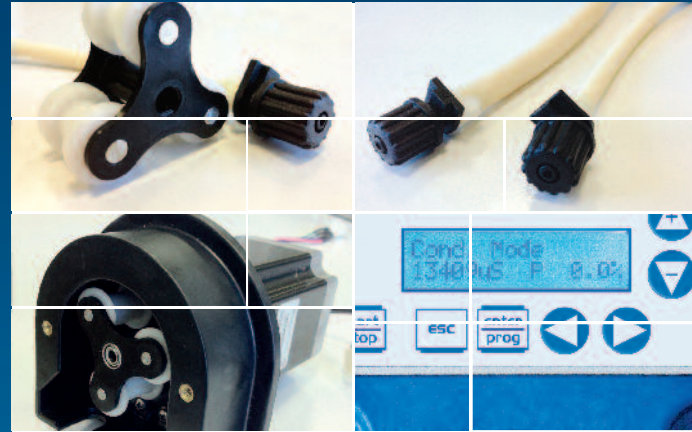

Design and Functional description

The device is housed in a robust plastic housing.

The plastic housing is comprised of upper and lower sections, which are screwed together. The lower section contains the PCBs for power supply and connectors.